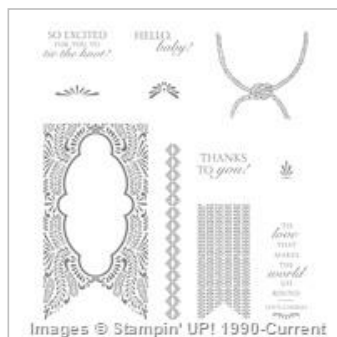

Supply List

[Beautiful You Clear-Mount Stamp Set](#)

143637

\$28.00

[Beautiful Banners Wood-Mount Stamp Set](#)

[Set](#)

141891

\$27.00